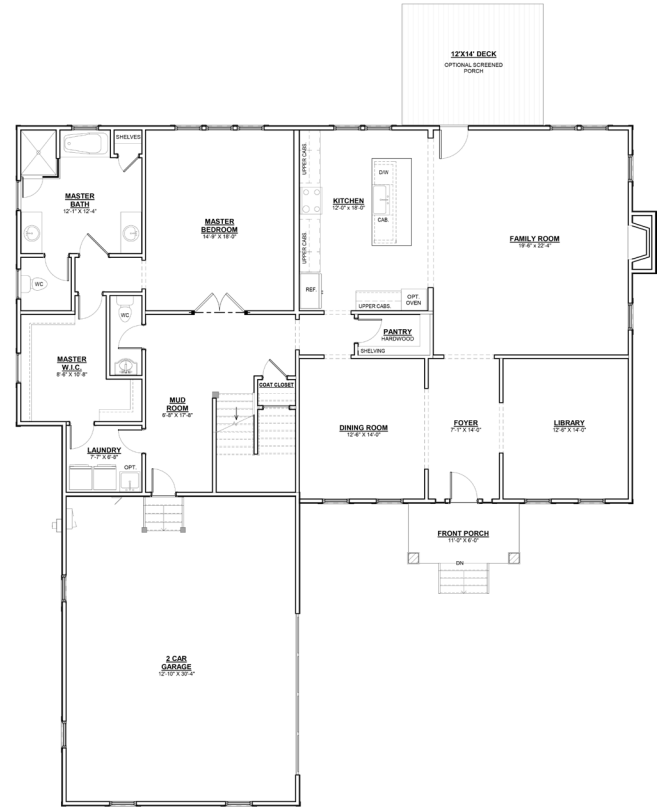

THE NOTTINGHAM

INCLUDED LUXURIES:

- Over 3,400 Square Feet
- 1st Floor Master Suite
 - 4 Bedrooms
 - 3.5 Bathrooms
- 2 Car Over-Sized Garage
- Endless Architecture Options, Including Many other Custom Elevations

FOR MORE INFORMATION, PLEASE VISIT
www.HomesmithVA.com or call The Yeatman Group at 804.NEW.HOME
sales@theyeatmangroup.com

THE FLOORPLAN

First Floor

Second Floor

*Renderings and floorplans may be shown with optional upgrades. Your choices are endless. Ask us for details.

**Floor Plan drawings are an artist's rendition of the design. Some minor details and dimensions may differ from actual plans. Be sure to reference the "Included Features" list for your community to confirm what features are included as some shown may be optional.