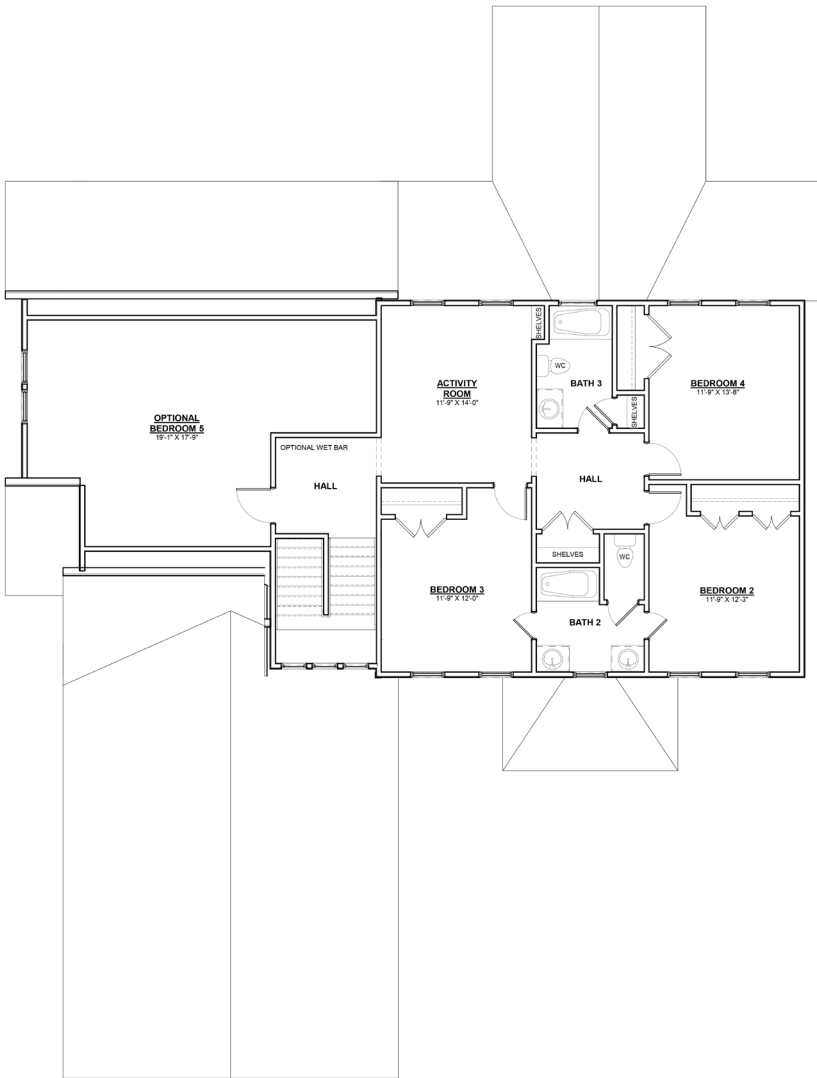

THE NOTTINGHAM

INCLUDED LUXURIES:

- Over 3,400 Square Feet
- 1st Floor Master Suite
 - 4 Bedrooms
 - 3.5 Bathrooms
- 2 Car Over-Sized Garage
- Endless Architecture Options, Including Many other Custom Elevations

FOR MORE INFORMATION, PLEASE VISIT
www.HomesmithVA.com or call The Yeatman Group at 804.NEW.HOME
sales@theyeatmangroup.com

THE FLOORPLAN

First Floor

Second Floor

*Renderings and floorplans may be shown with optional upgrades. Your choices are endless. Ask us for details.

**Floor Plan drawings are an artist's rendition of the design. Some minor details and dimensions may differ from actual plans. Be sure to reference the "Included Features" list for your community to confirm what features are included as some shown may be optional.